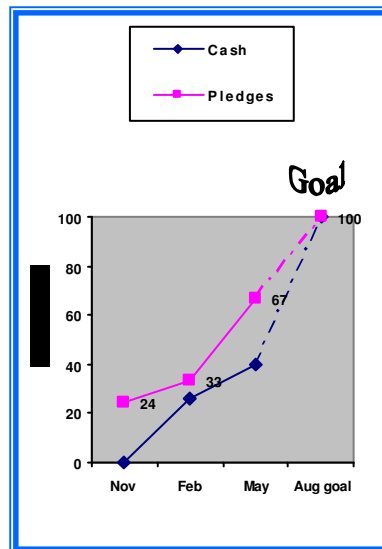

Monthly Cash and Pledge Progress Since November